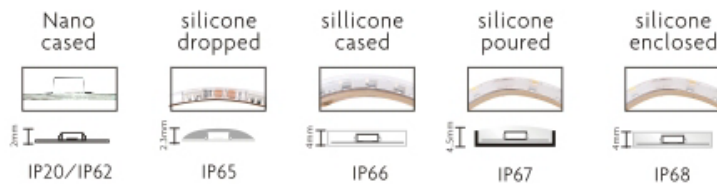

# 2835 Series Flexible led strip

## FOCUS ON LED STRIP LIGHTING

- HIGH CRI LED
- COLOR CONSISTENCY
- HIGH EFFICACY
- COLOR PURITY

60LEDs/m 14.4w/m

Part No.	LED/m	Volt(DC)	CRI (Ra)	W/WW(K)	Power ± 5%	lm/m ± 5%	IPXX
LC60-N2835-W/WW-12/24-IP20	60	12V 24V	80-95	6500 3500 5500 2700 4500 2400	14.4W/M	1300/1163	IP20
LC60-W2835-W/WW-12/24-IP65						1231/1095	IP65
LC60-W2835-W/WW-12/24-IP66						1238/1121	IP66
LC60-W2835-W/WW-12/24-IP67						1231/1095	IP67
LC60-W2835-W/WW-12/24-IP68						1204/1095	IP68