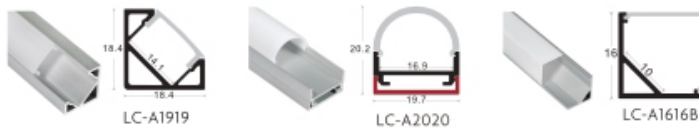

# 2835 Series Flexible led strip

## FOCUS ON LED STRIP LIGHTING

- HIGH CRI LED
- COLOR CONSISTENCY
- HIGH EFFICACY
- COLOR PURITY

60LEDs/m 14.4w/m

Part No.	LED/m	Volt(DC)	CRI (Ra)	W/WW(K)	Power ± 5%	lm/m ± 5%	IPXX
LC60-N2835-W/WW-12/24-IP20	60	12V 24V	80-95	6500 3500 5500 2700 4500 2400	14.4W/M	1300/1163	IP20
LC60-W2835-W/WW-12/24-IP65						1231/1095	IP65
LC60-W2835-W/WW-12/24-IP66						1238/1121	IP66
LC60-W2835-W/WW-12/24-IP67						1231/1095	IP67
LC60-W2835-W/WW-12/24-IP68						1204/1095	IP68