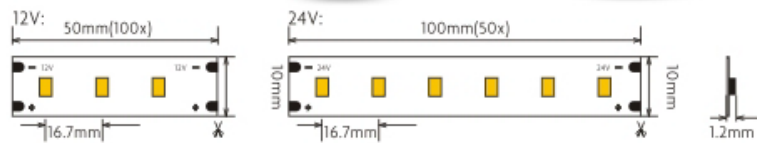

# 2835 Series Flexible led strip

## FOCUS ON LED STRIP LIGHTING

- HIGH CRI LED
- COLOR CONSISTENCY
- HIGH EFFICACY
- COLOR PURITY

60LEDs/m 14.4w/m

Part No.	LED/m	Volt(DC)	CRI (Ra)	W/WW(K)	Power ± 5%	lm/m ± 5%	IPXX
LC60-N2835-W/WW-12/24-IP20	60	12V 24V	80-95	6500 3500 5500 2700 4500 2400	14.4W/M	1300/1163	IP20
LC60-W2835-W/WW-12/24-IP65						1231/1095	IP65
LC60-W2835-W/WW-12/24-IP66						1238/1121	IP66
LC60-W2835-W/WW-12/24-IP67						1231/1095	IP67
LC60-W2835-W/WW-12/24-IP68						1204/1095	IP68